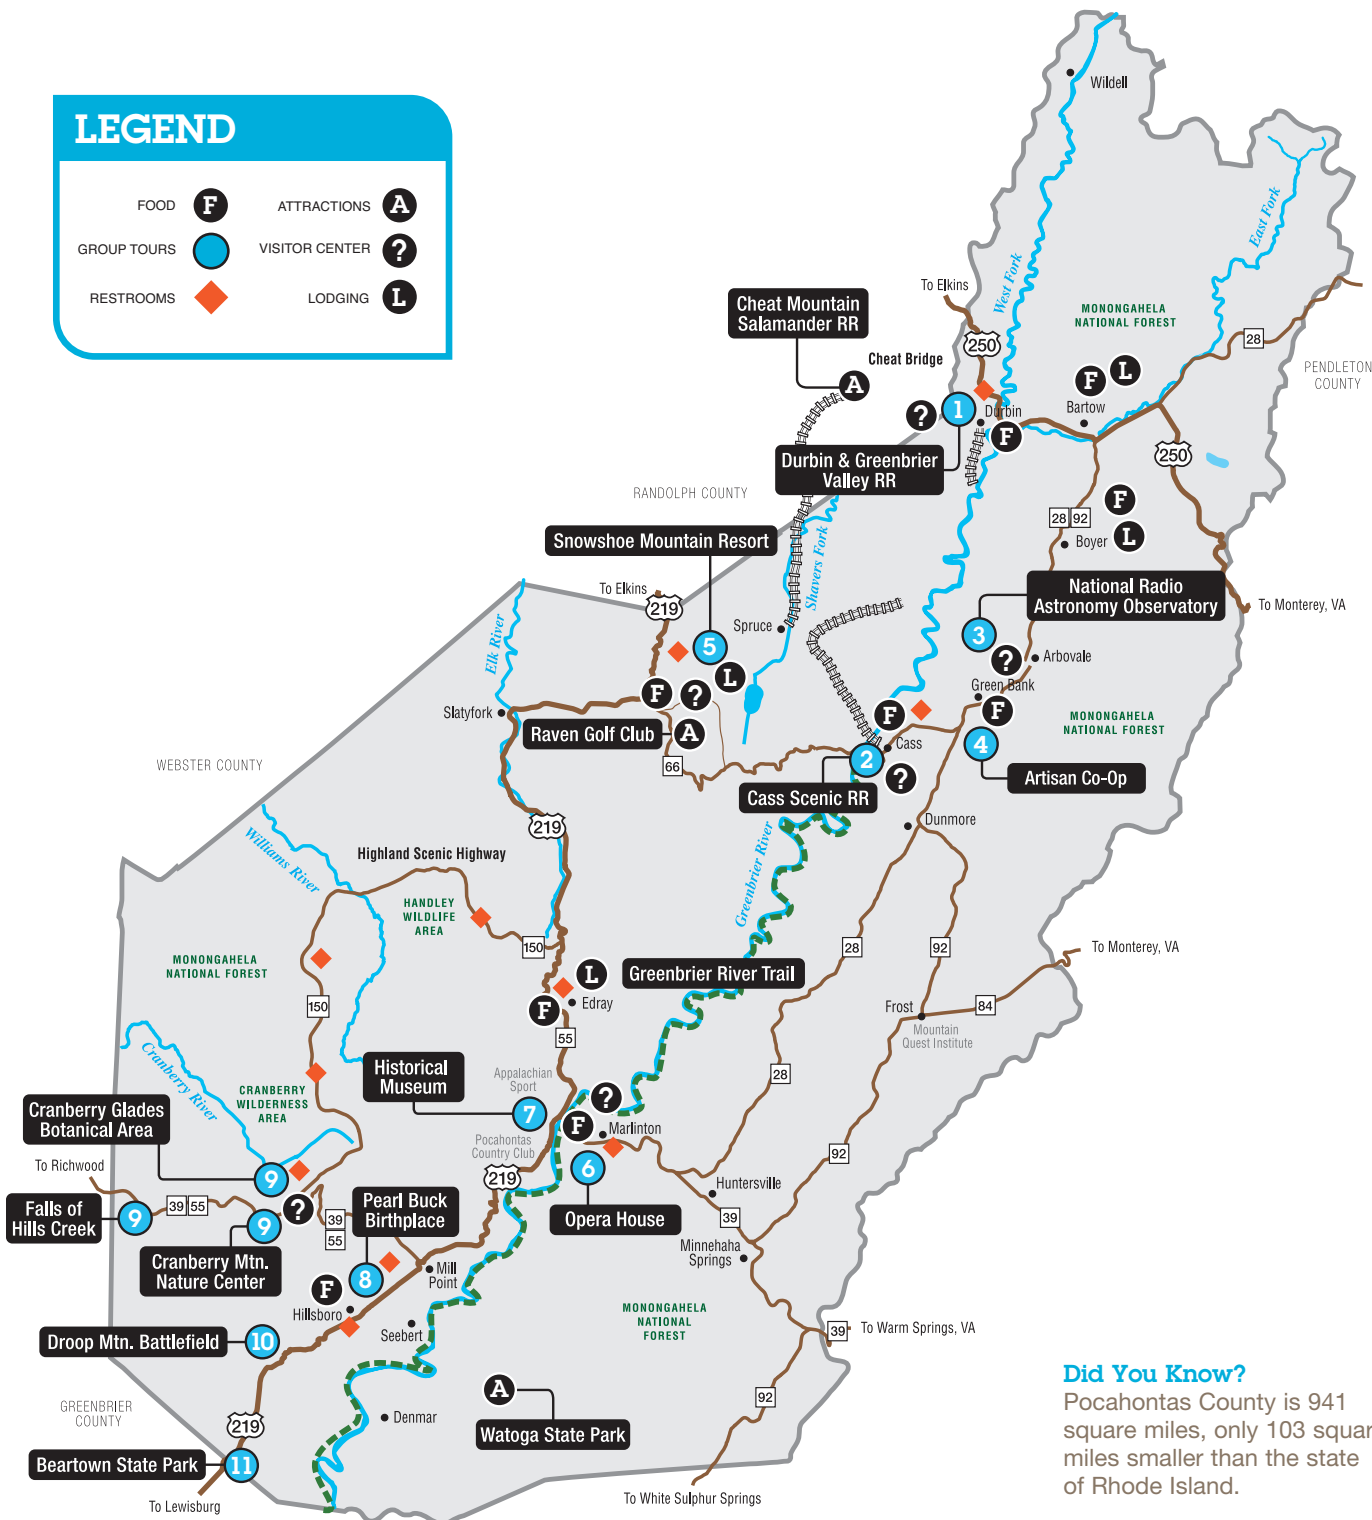

County Map

800.336.7009 · www.NaturesMountainPlayground.com

LEGEND

- | | |
|----------------------|-------------------------|
| FOOD F | ATTRACTIONS A |
| GROUP TOURS ! | VISITOR CENTER ? |
| RESTROOMS ◇ | LODGING L |

Did You Know?

Pocahontas County is 941 square miles, only 103 square miles smaller than the state of Rhode Island.